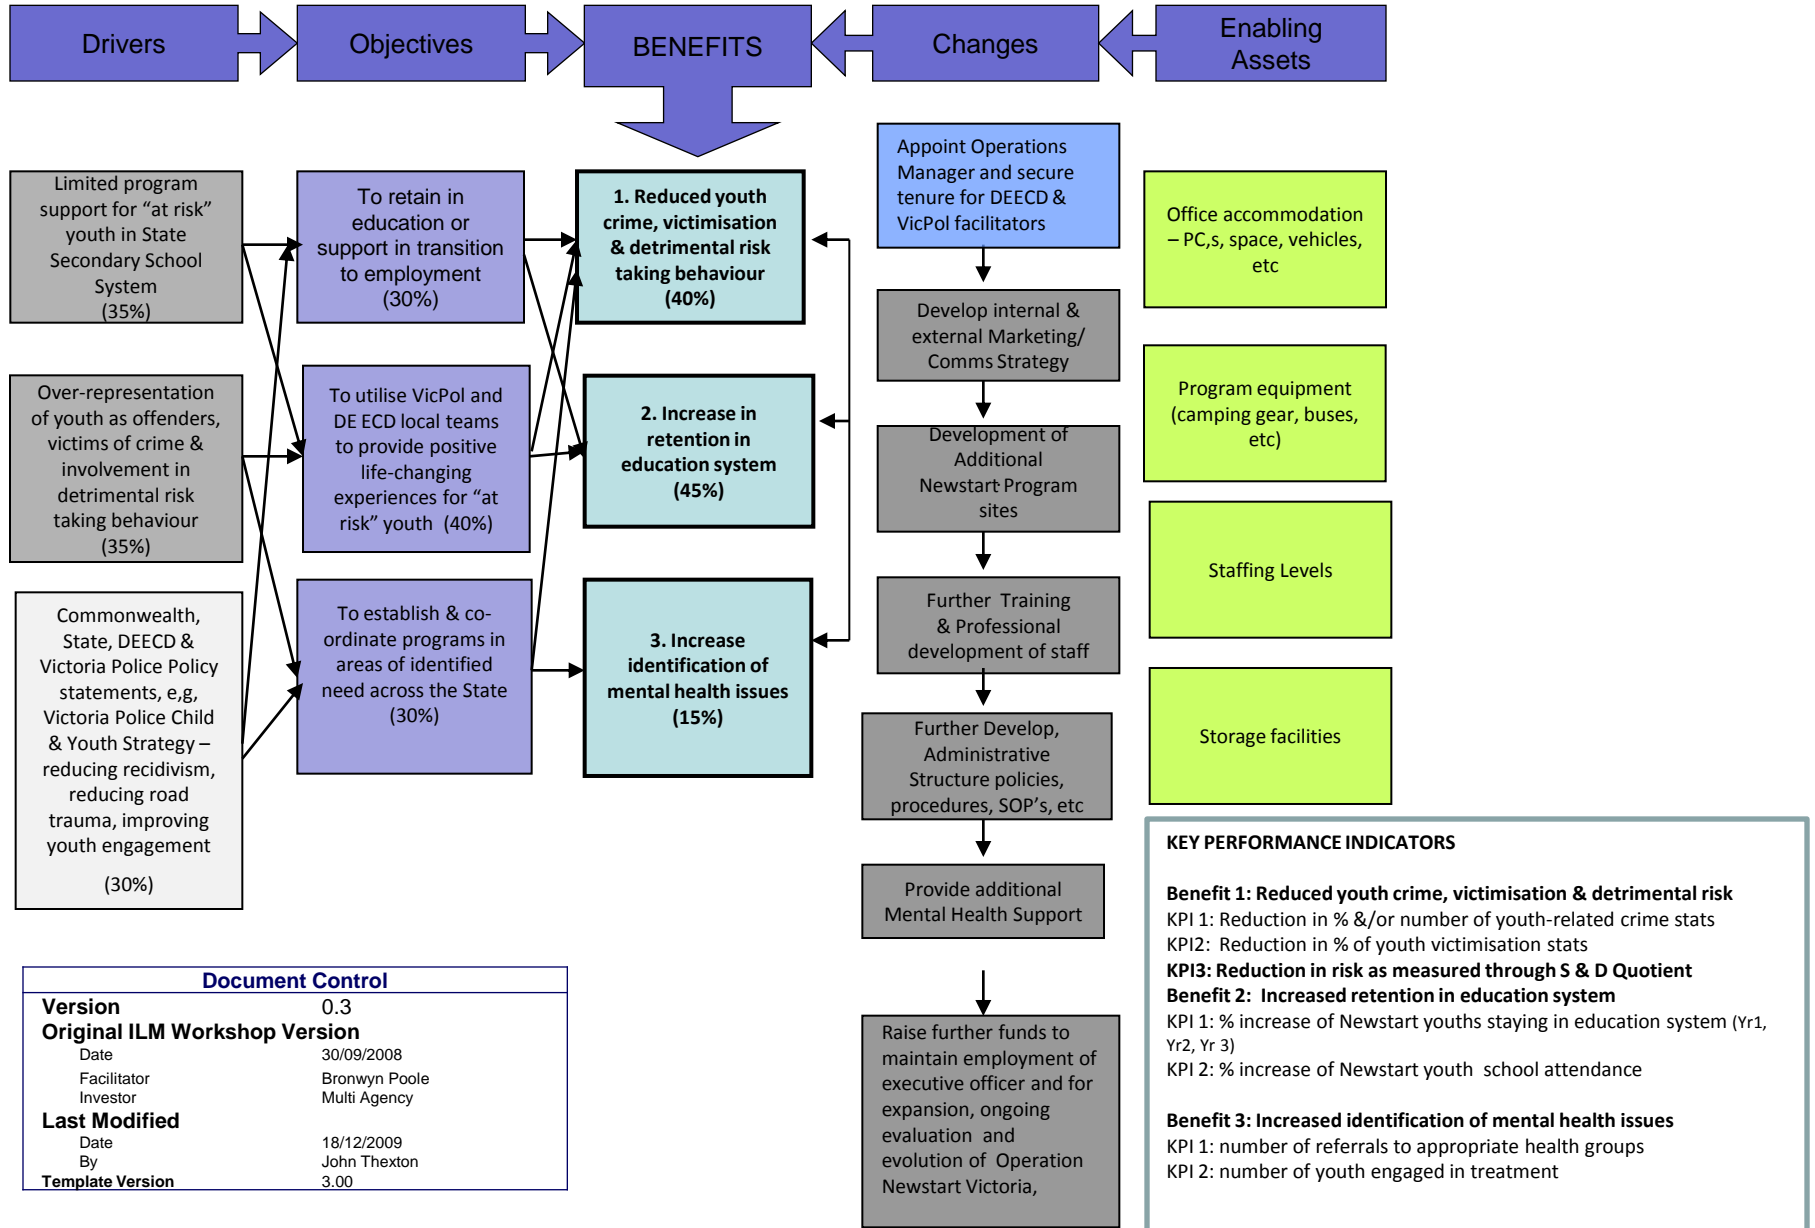

# Operation Newstart Victoria - Supporting at Risk Youth in the State Secondary School System

## Whole of Government - Investment Logic Map

Document Control	
<b>Version</b>	0.3
<b>Original ILM Workshop Version</b>	
Date	30/09/2008
Facilitator	Bronwyn Poole
Investor	Multi Agency
<b>Last Modified</b>	
Date	18/12/2009
By	John Thexton
<b>Template Version</b>	3.00